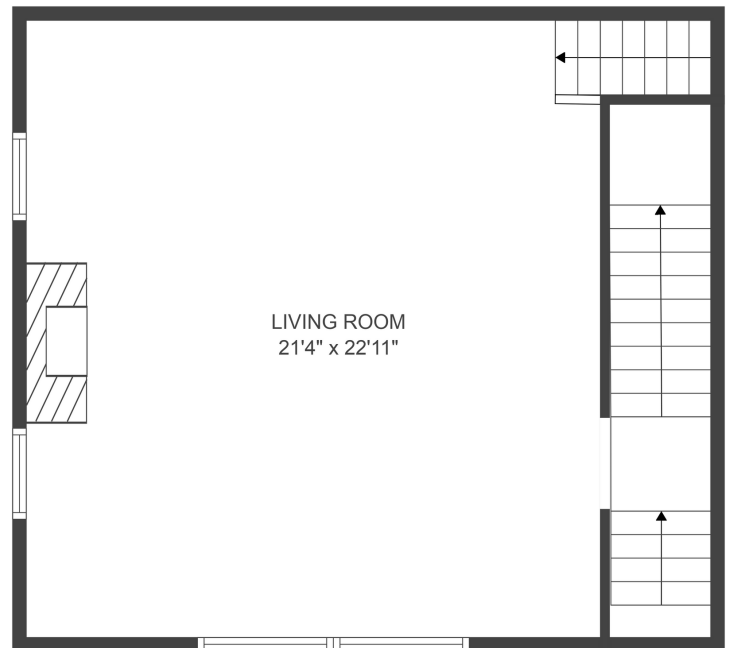

FLOOR PLAN

159 PROSPECT ST, UNIT 7, ACTON,

Heather Murphy
TEAM

KW BOSTON NORTHWEST
KELLERWILLIAMS. REALTY

Disclaimer:

Floor Plan measurements are approximate and are for illustrative purposes only. While we do not doubt the floor plan's accuracy, we make no guarantee, warranty or representation as to the accuracy and completeness of the floor plan. You or your advisors should conduct a careful, independent investigation of the property to determine to your satisfaction as to the suitability of the property for your space requirements.