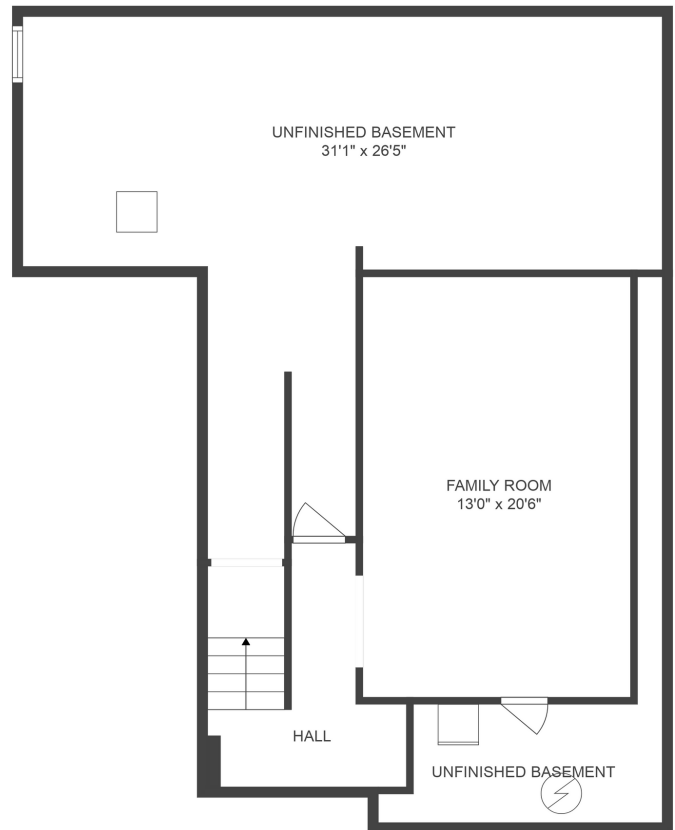

FLOOR PLAN

159 PROSPECT ST, UNIT 7, ACTON,

Heather Murphy
TEAM

KW BOSTON NORTHWEST
KELLERWILLIAMS. REALTY

Disclaimer:

Floor Plan measurements are approximate and are for illustrative purposes only. While we do not doubt the floor plan's accuracy, we make no guarantee, warranty or representation as to the accuracy and completeness of the floor plan. You or your advisors should conduct a careful, independent investigation of the property to determine to your satisfaction as to the suitability of the property for your space requirements.