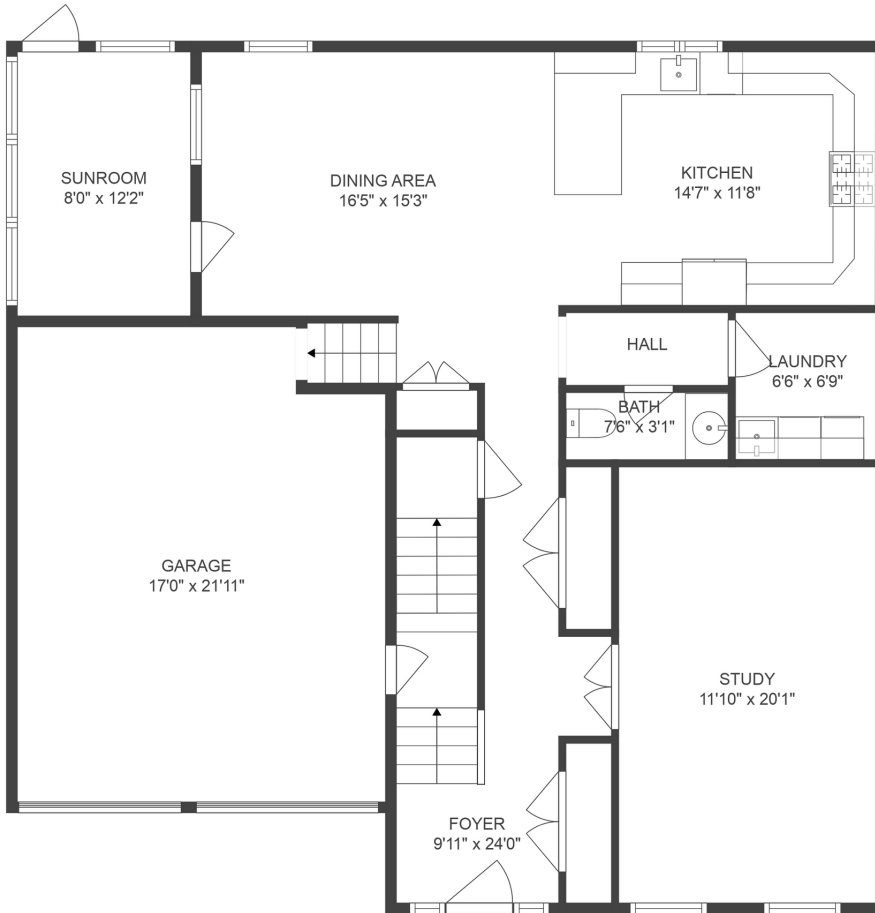

FLOOR PLAN

159 PROSPECT ST, UNIT 7, ACTON,

Heather Murphy
TEAM

KW BOSTON NORTHWEST
KELLERWILLIAMS. REALTY

Disclaimer:

Floor Plan measurements are approximate and are for illustrative purposes only. While we do not doubt the floor plan's accuracy, we make no guarantee, warranty or representation as to the accuracy and completeness of the floor plan. You or your advisors should conduct a careful, independent investigation of the property to determine to your satisfaction as to the suitability of the property for your space requirements.