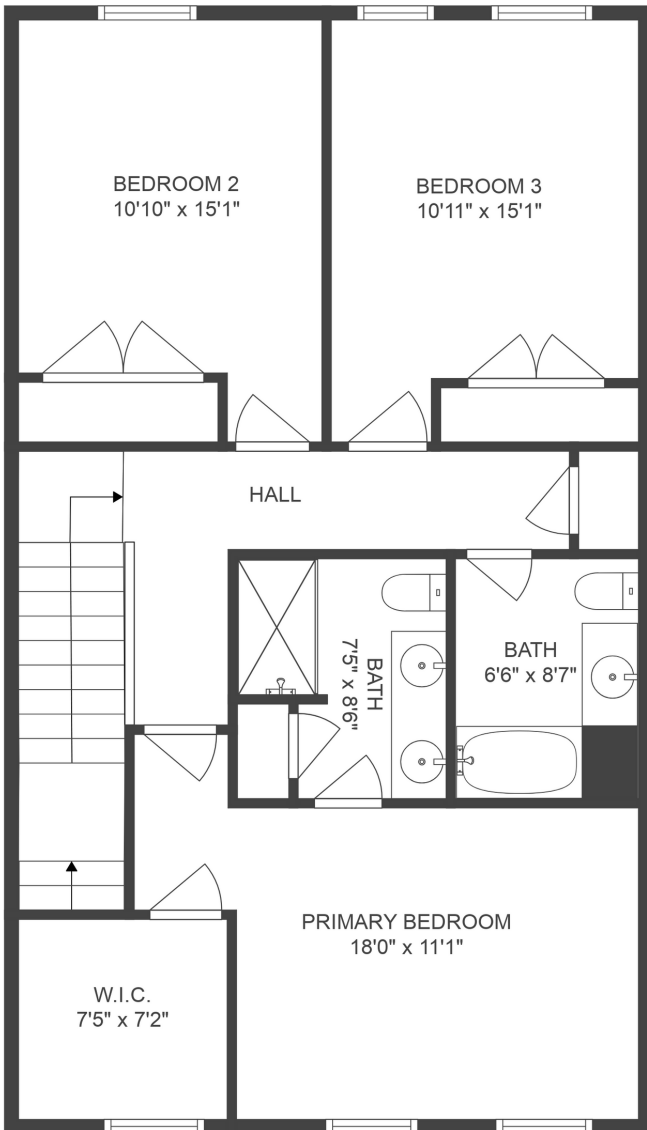

FLOOR PLAN

159 PROSPECT ST, UNIT 7, ACTON,

Heather Murphy
TEAM

KW BOSTON NORTHWEST
KELLERWILLIAMS. REALTY

Disclaimer:

Floor Plan measurements are approximate and are for illustrative purposes only. While we do not doubt the floor plan's accuracy, we make no guarantee, warranty or representation as to the accuracy and completeness of the floor plan. You or your advisors should conduct a careful, independent investigation of the property to determine to your satisfaction as to the suitability of the property for your space requirements.