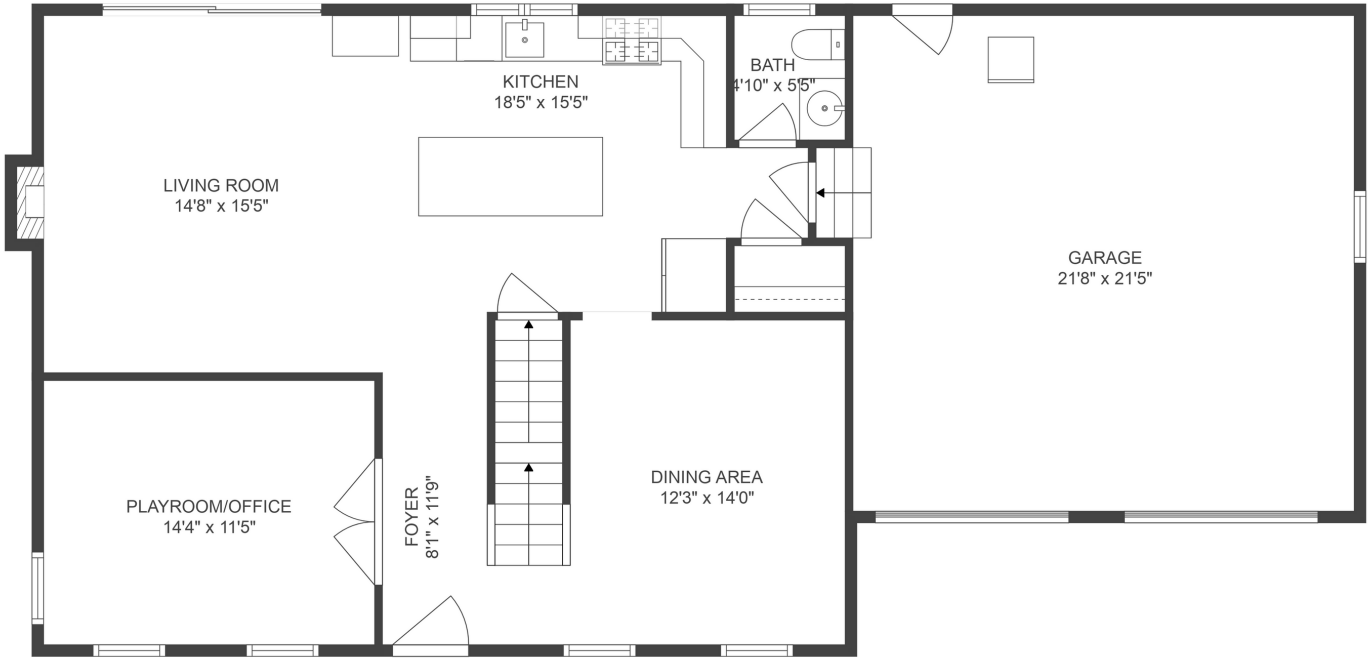

FLOOR PLAN

32 ORCHARD DRIVE, STOW

Heather Murphy
TEAM

KW BOSTON NORTHWEST
KELLERWILLIAMS. REALTY

Disclaimer:

Floor Plan measurements are approximate and are for illustrative purposes only. While we do not doubt the floor plan's accuracy, we make no guarantee, warranty or representation as to the accuracy and completeness of the floor plan. You or your advisors should conduct a careful, independent investigation of the property to determine to your satisfaction as to the suitability of the property for your space requirements.