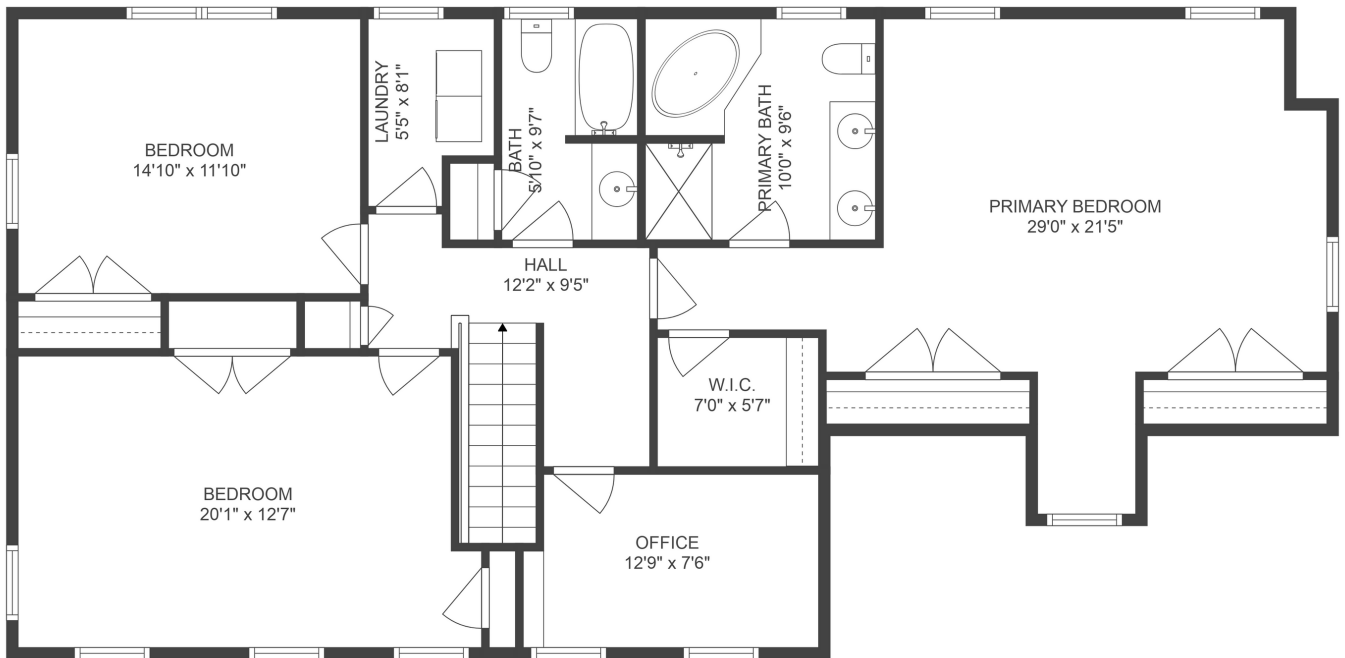

FLOOR PLAN

32 ORCHARD DRIVE, STOW

Heather Murphy
TEAM

KW BOSTON NORTHWEST
KELLERWILLIAMS. REALTY

Disclaimer:

Floor Plan measurements are approximate and are for illustrative purposes only. While we do not doubt the floor plan's accuracy, we make no guarantee, warranty or representation as to the accuracy and completeness of the floor plan. You or your advisors should conduct a careful, independent investigation of the property to determine to your satisfaction as to the suitability of the property for your space requirements.